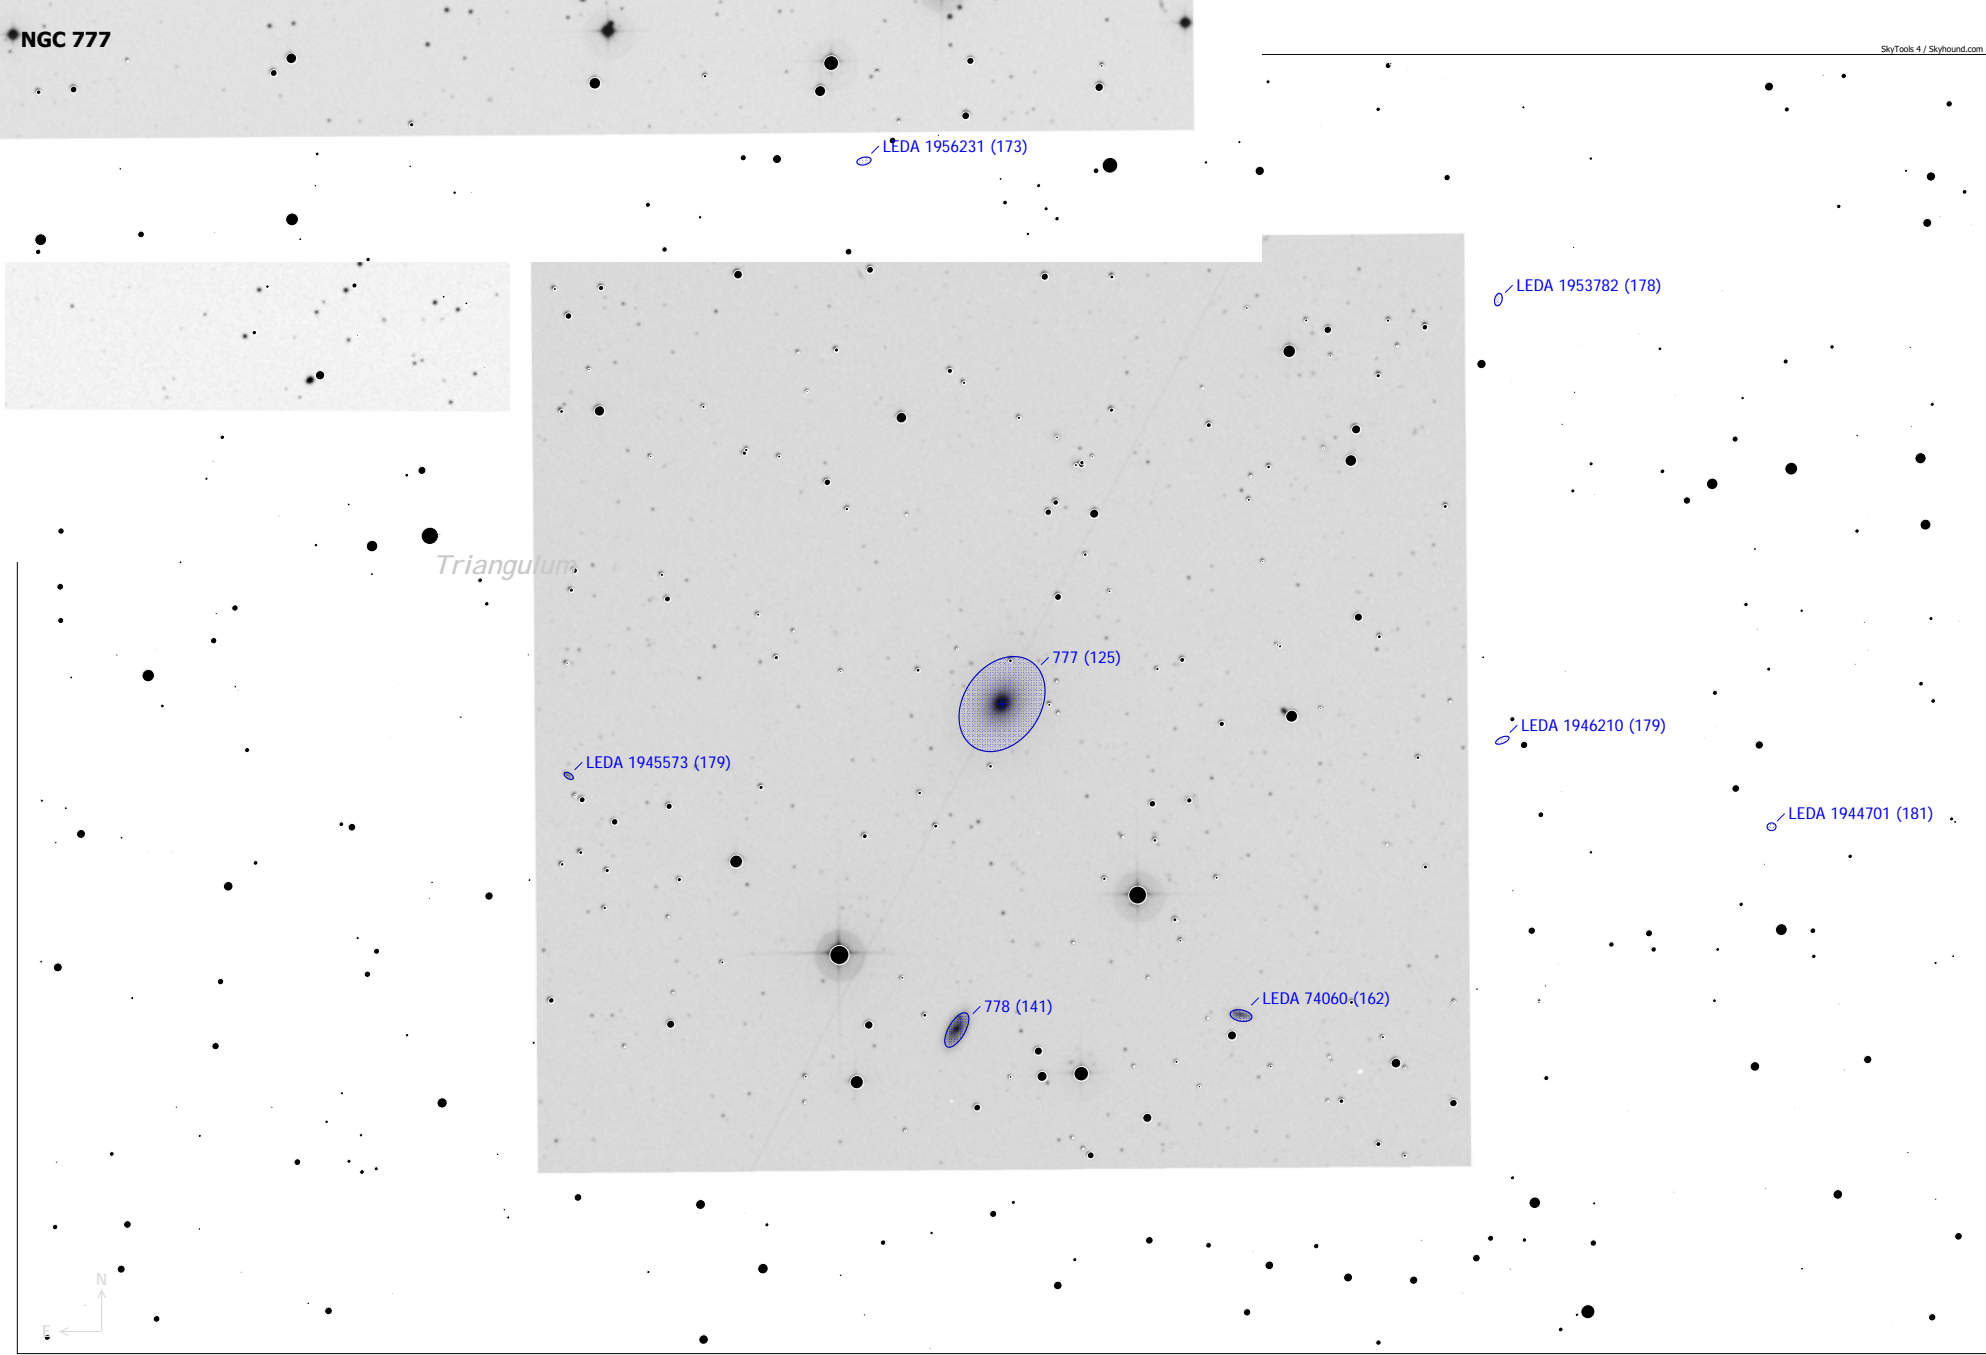

NGC 777

SkyTools 4 / Skyhound.com

NGC 777 (Galaxy)
 aka MCG 5-5-38, UGC 1476, Z 503-67, H II-223, PGC 7584
 Magnitude: 12.50 B Size: 2.8' x 2.0' E, Nearly face on SBr: 22.5 Mag/arcsec² Light Time: 0.2 Gyr

■ Ref. Neb.	• Mult. Star	• 16	● 10
◉ Dark Neb.	☄ Comet	• 17	● 11
● Globule	● Minor Planet	● 12	● 13
• Open Cl.	○ Galaxy	● 14	• 15
• Globular Cl.	○ Galaxy Gr.	● Planetary	
× Skymark	● Quasar	□ HII Region	
	● Planetary	□ SN Remnant	