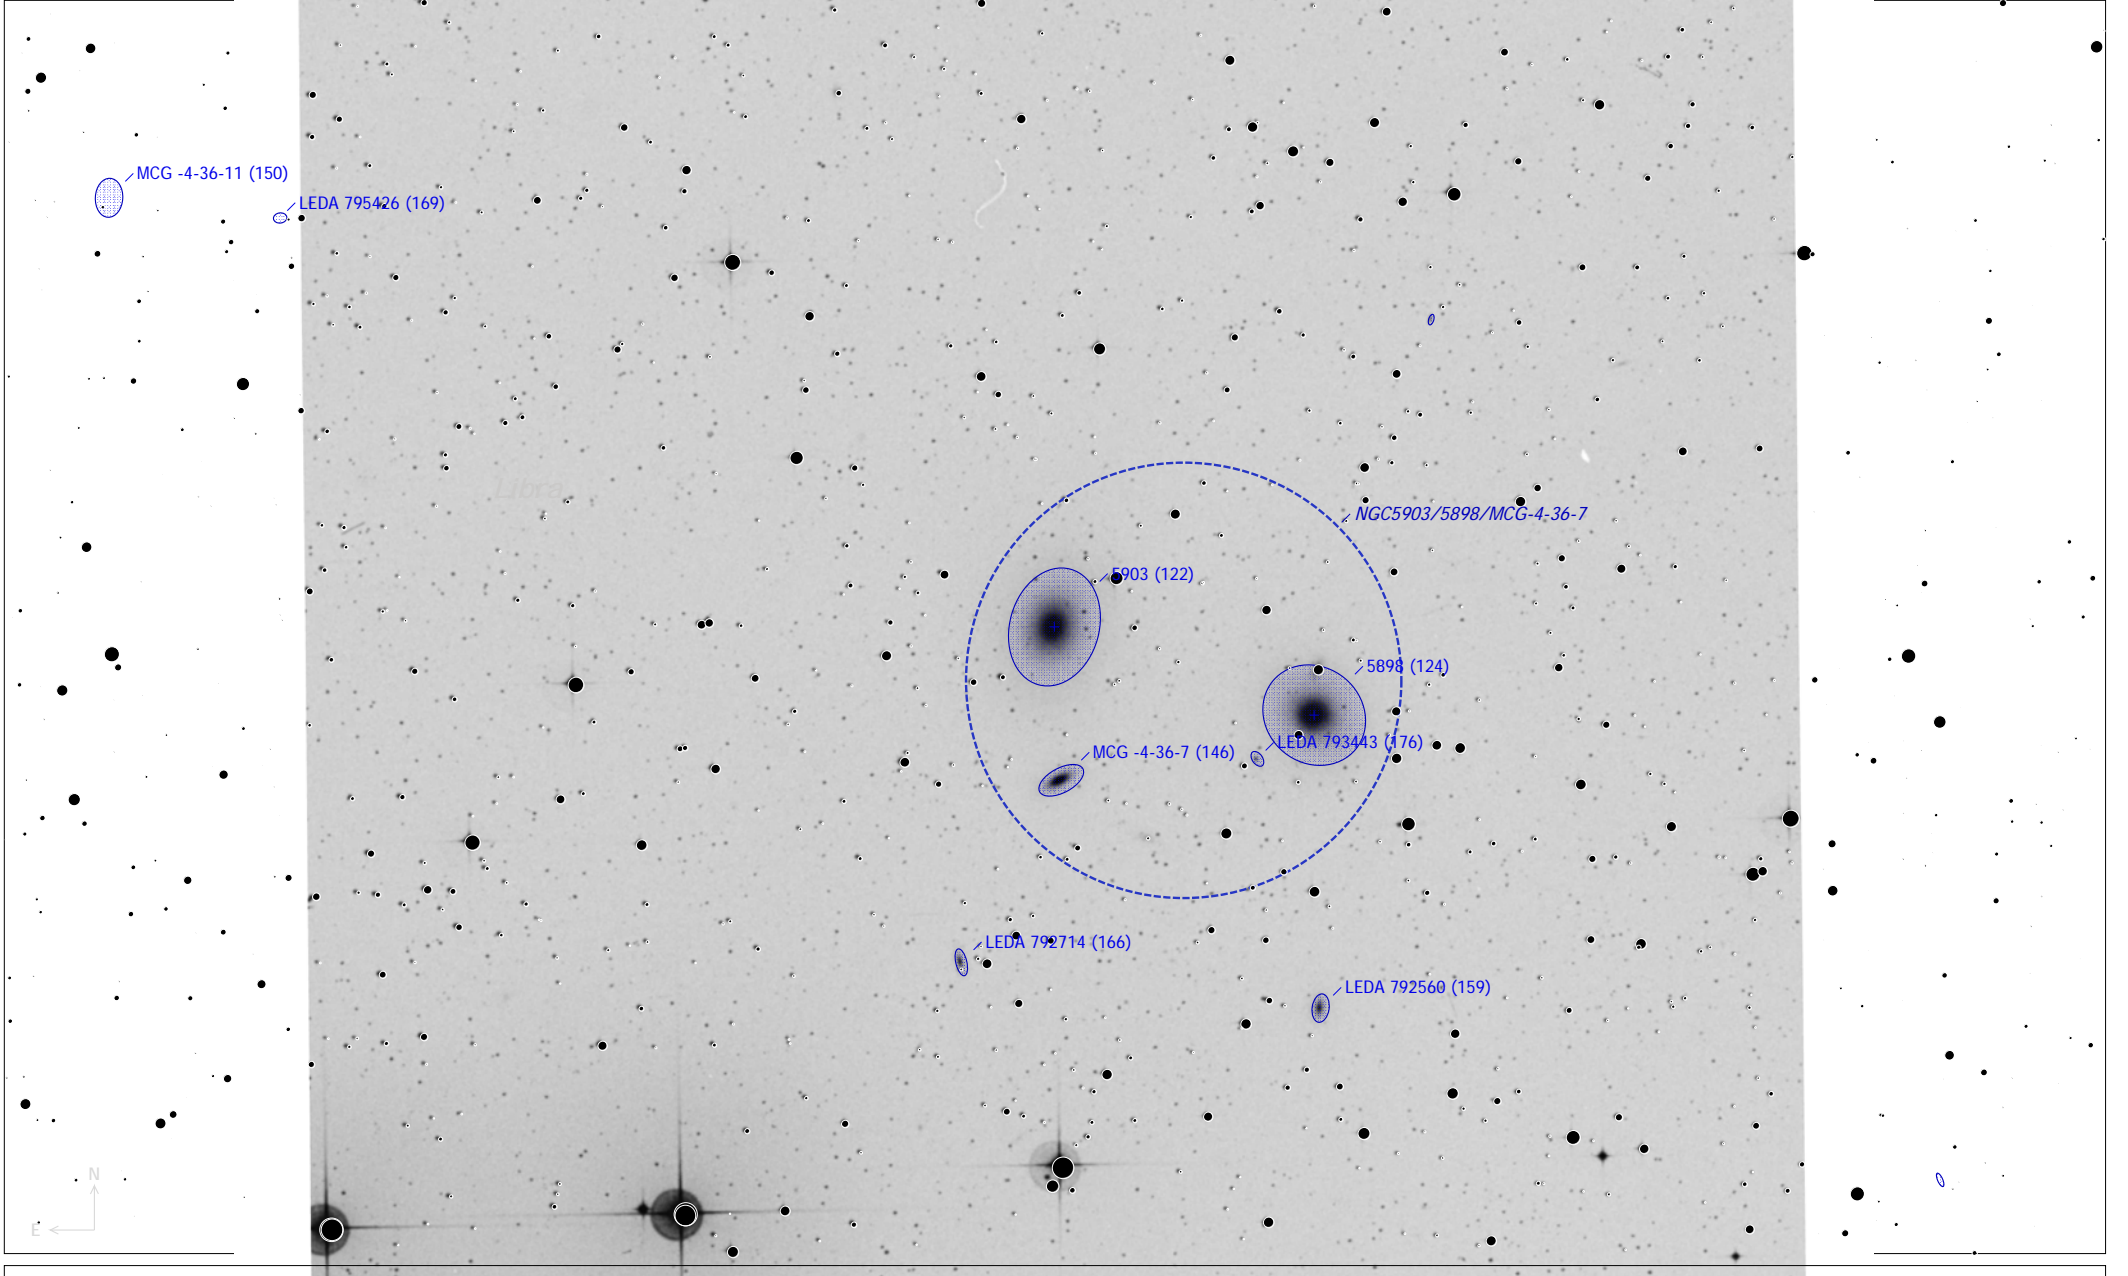

NGC 5903

NGC 5903 (Galaxy)
 aka MCG -4-36-8, UGCA 405, ESO 514 4, H III-139, PGC 54646
 Magnitude: 12.20 B Size: 3.0' x 2.2' E, Nearly face on SBr: 22.4 Mag/arcsec²

■ SN Remnant	• Mult. Star	• 16 ● 10
□ Ref. Neb.	☄ Comet	• 17 ● 11
◇ Dark Neb.	● Minor Planet	● 12
• Globule	○ Galaxy	● 13
• Open Cl.	○ Galaxy Gr.	● 14
• Globular Cl.	• Quasar	● 15
× Skymark	• Planetary	
	□ HII Region	