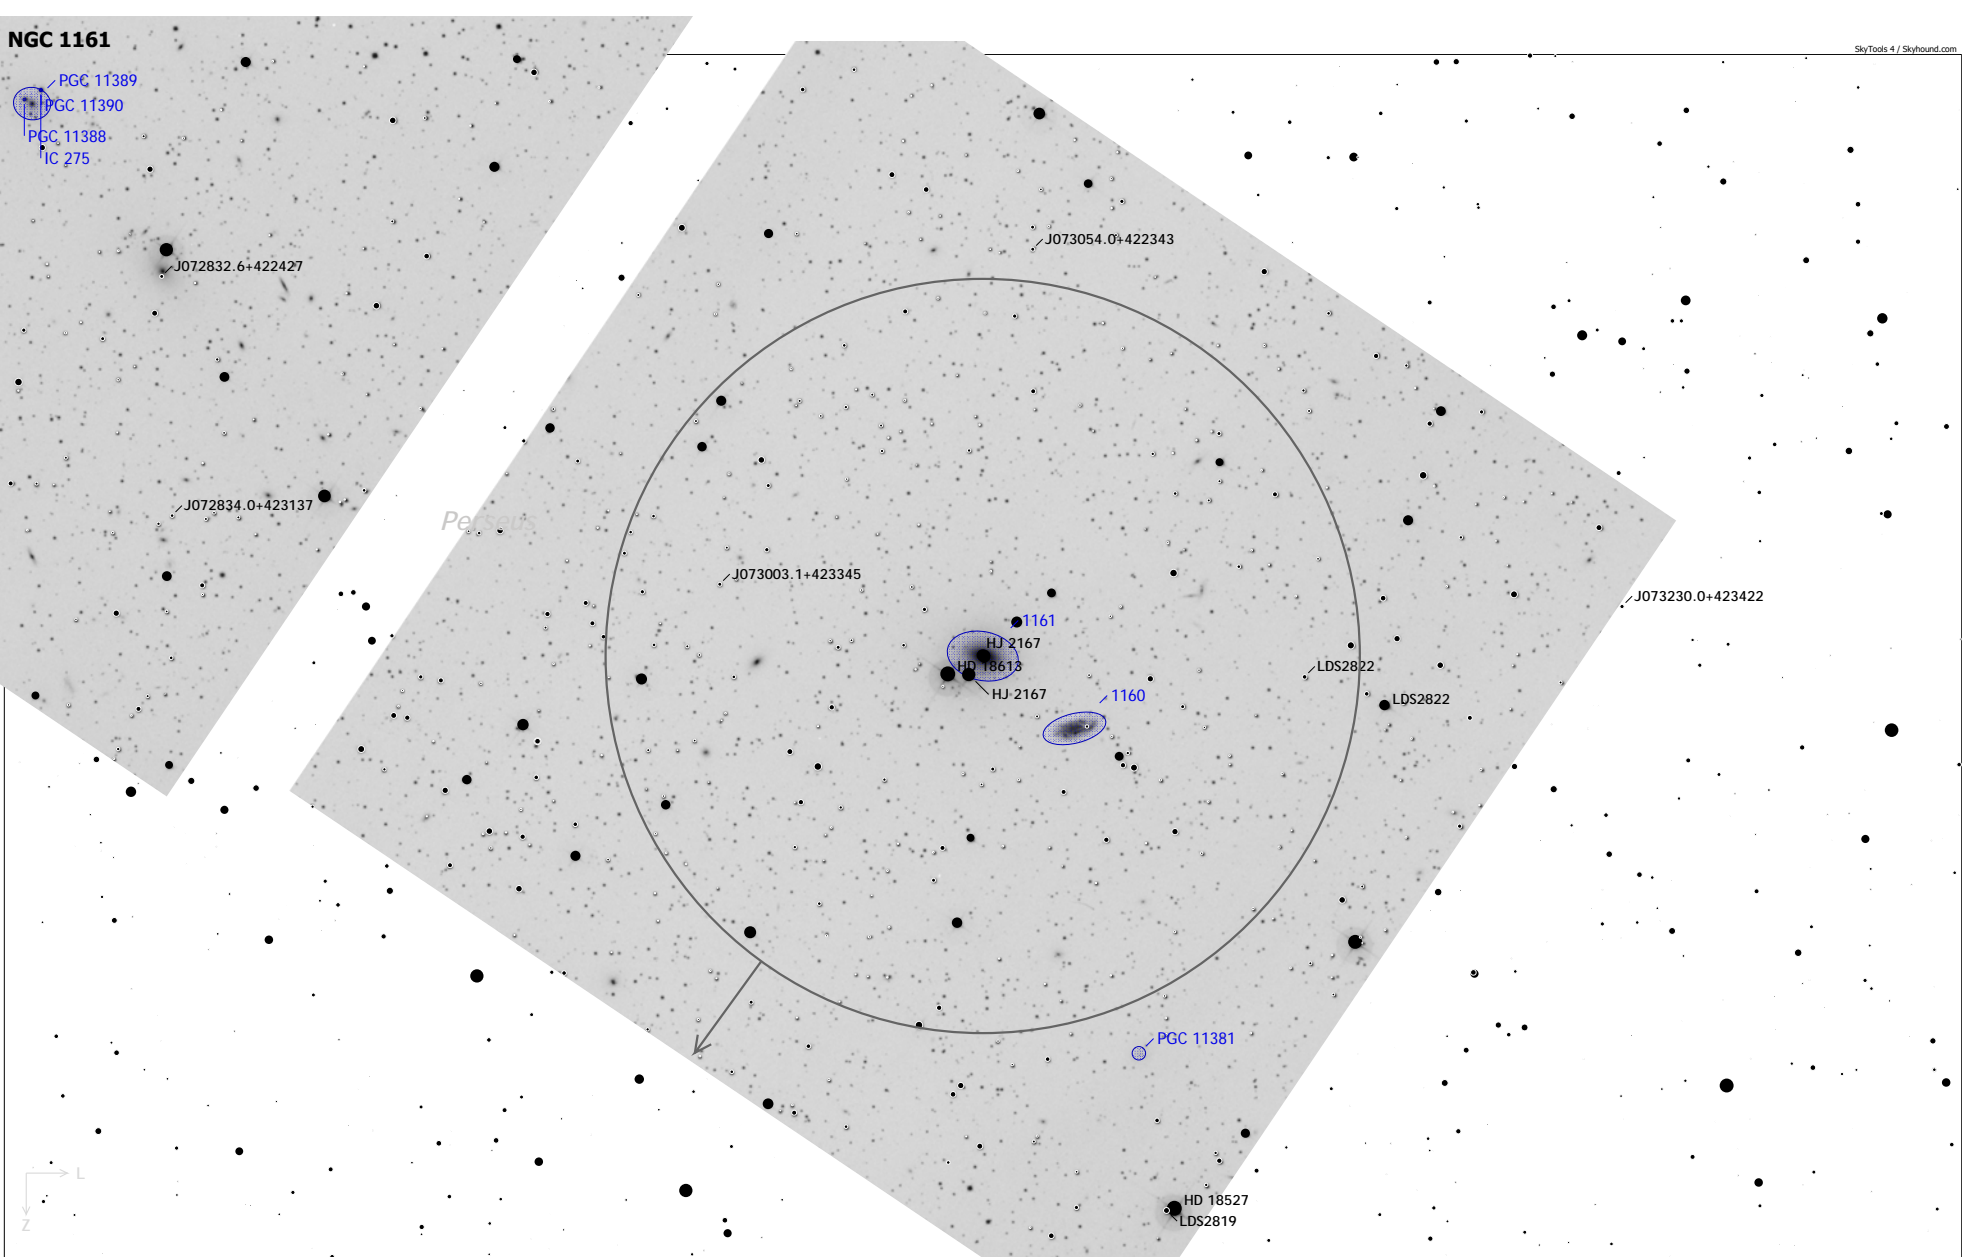

NGC 1161

PGC 11389
PGC 11390
PGC 11388
IC 275

2024 September 9 00:00, Faringdon
 Fully dark ML 16.4 target apparent
 Obsession 15" f/4.2 UC, Tele Vue Ethos 6mm eyepiece
 NGC 1161 (Galaxy)
 aka MCG 7-7-15, UGC 2474, Z 540-26, H II-239, PGC 11404
 Magnitude: 12.10 B Size: 2.7' x 1.8' S0, Nearly face on SBr: 22.0 Mag/arcsec²

Magnification 265x FOV 22.6'

×	Skymark	•	Mult. Star	●	9
—		☾	Comet	●	10
•		●	Minor Planet	●	11
○		○	Galaxy	●	12
○		○	Galaxy Gr.	●	13
•		•	Quasar	●	14
•		•	Planetary	●	15
□		□	HII Region	●	16
□		□	SN Remnant	●	
□		□	Ref. Neb.	●	
○		○	Dark Neb.	●	
•		•	Globule	●	
•		•	Open Cl.	●	
•		•	Globular Cl.	●	